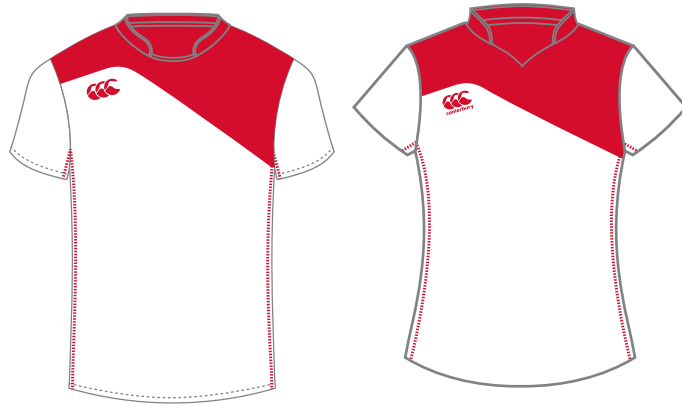

KCD Rugby kit

KCD Football kit

KCD Netball kit

KCD Hockey kit

KCD Basketball kit

KCD Athletics kit

Red: PANTONE 186 C

Purple: PANTONE 2597 C

Sky blue: PANTONE 3005 C

Green: PANTONE 368 C

KCD Swimming kit