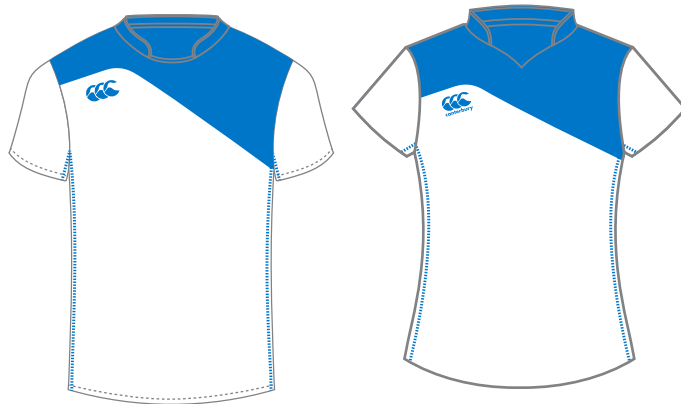

KCD Rugby kit

KCD Football kit

KCD Netball kit

KCD Hockey kit

KCD Basketball kit

KCD Athletics kit

Red: PANTONE 186 C

Purple: PANTONE 2597 C

Sky blue: PANTONE 3005 C

Green: PANTONE 368 C

KCD Swimming kit